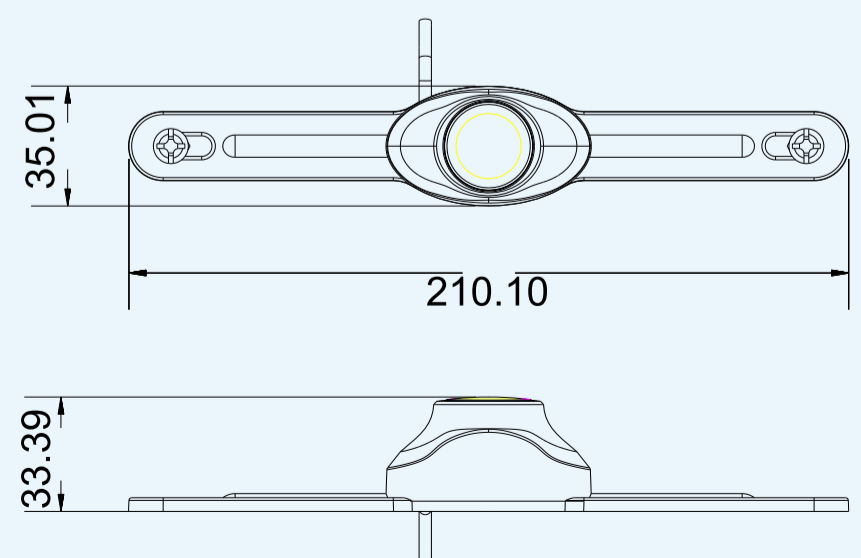

### Standard Features :

- 7.0" colour LCD display
- Resolution of 480 x 240 pixels
- 110° camera viewing angle
- Powered by 12V DC with Cigarette Lighter Plug
- On-screen backup guideline
- AV input for connection to DVD player, play station or
- GPS system.
- Viewing direction adjustment
- Contrast and brightness adjustment

| Packaging information |               |
|-----------------------|---------------|
| Gift Box Size:        | 186x60x260mm  |
| Outer Carton:         | 540x345x205mm |
| QTN/CTN:              | 10PCS         |
| N.W.: 4.4kgs          | G.W.: 6.5kgs  |
| 20" Container         | 8010PCS       |
| 40" Container         | 10340PCS      |

## DIMENSIONS

SPECIFICATIONS ARE SUBJECT TO CHANGE WITHOUT PRIOR NOTICE