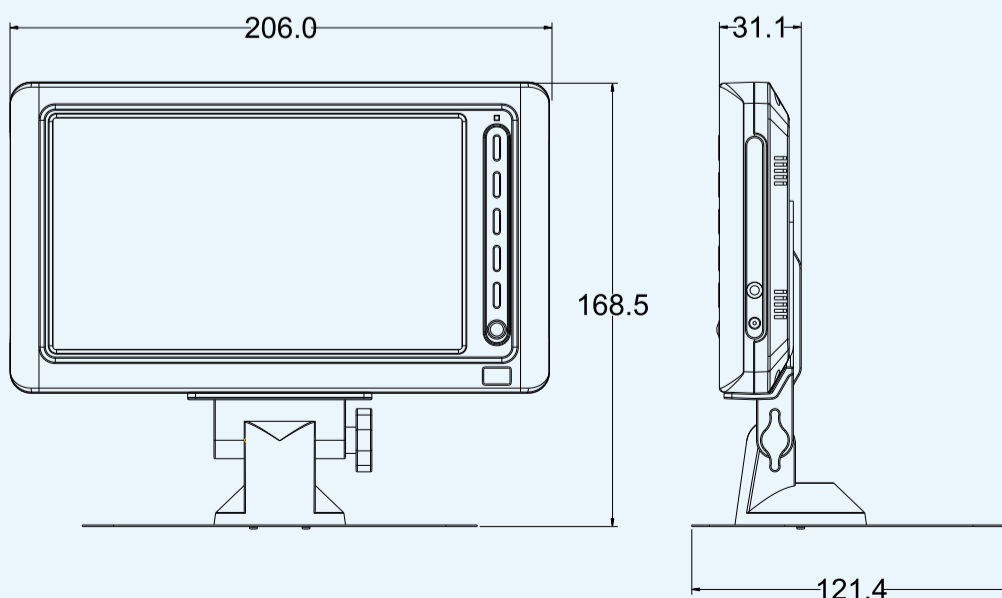

## RVC7000

Wireless Backup Camera System with 7.0" TFT LCD Screen

### Standard Features :

- 7.0" colour LCD display
- Resolution of 480 x 240 pixels
- 110° camera viewing angle
- Powered by 12V DC with Cigarette Lighter Plug
- On-screen backup guideline
- AV input for connection to DVD player, play station or
- GPS system.
- Viewing direction adjustment
- Contrast and brightness adjustment

| Packaging information |               |
|-----------------------|---------------|
| Gift Box Size:        | 186x60x260mm  |
| Outer Carton:         | 540x345x205mm |
| QTN/CTN:              | 10PCS         |
| N.W.: 4.4kgs          | G.W.: 6.5kgs  |
| 20" Container         | 8010PCS       |
| 40" Container         | 10340PCS      |

## DIMENSIONS

SPECIFICATIONS ARE SUBJECT TO CHANGE WITHOUT PRIOR NOTICE