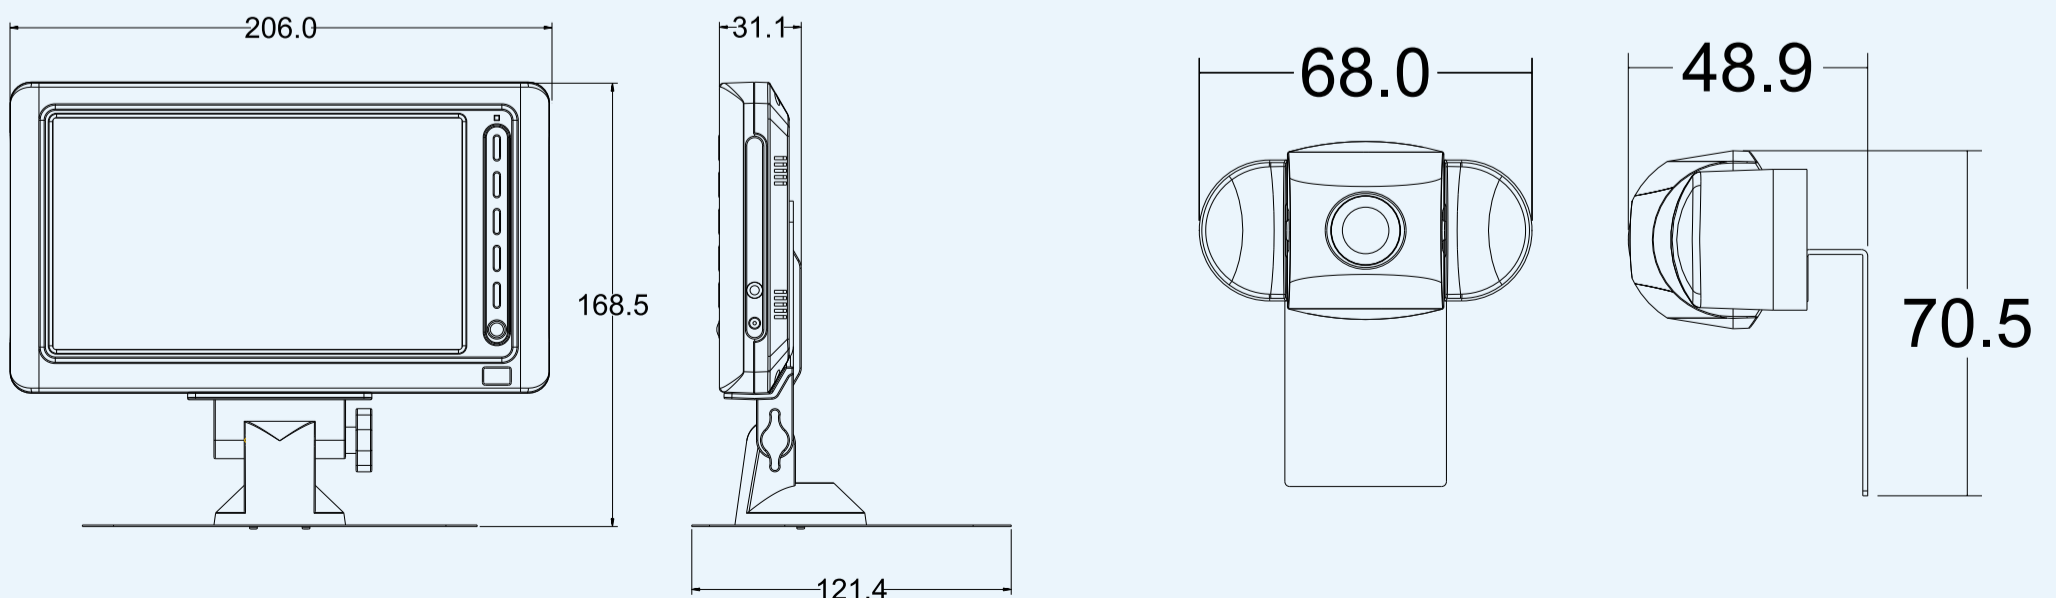

DIMENSIONS

PRECISION ENTERPRISE LTD

Address: Unit 2504,25/F., Nanyang Plaza, 57 Hung To Road, Kwun Tong, Kowloon, Hong Kong
Tel: (852)2330 8842 Fax: (852)2330 8843

Email: sales@precisionhk.com
Website: www.precisionhk.com