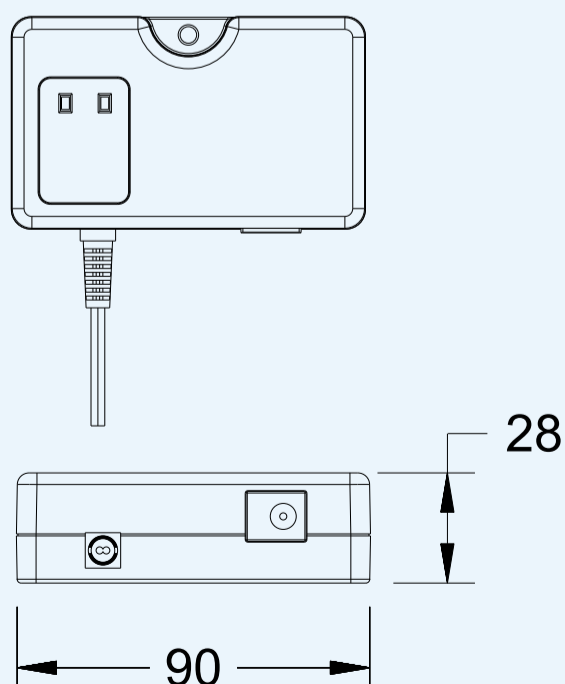

BC 300

0.3 Amp Automatic Battery Trickle Charger

FEATURES

Standard Features :

- Full automatic for Gel and Lead Acid batteries
- Regulated constant charging 0.2 Amp DC(0.3 Amp RMS) low rate charging
- LED indicator showing " Charging " and " Discharging "
- Built-in protection against short circuit, low battery or reverse polarity
- Optional battery clamps or rings connectors

Packaging information	
Gift Box Size:	198x50x198mm
Outer Carton:	416x290x215mm
QTN/CTN:	10PCS
N.W.: 6.0kgs	G.W.: 7.0kgs
20" Container	11420PCS
40" Container	22840PCS

DIMENSIONS

SPECIFICATIONS ARE SUBJECT TO CHANGE WITHOUT PRIOR NOTICE