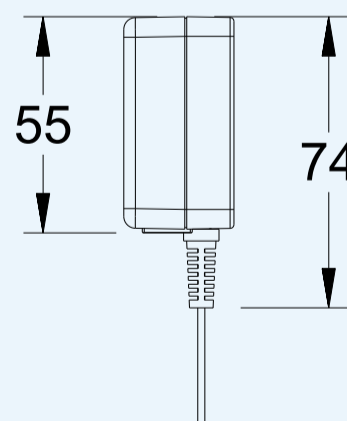

BC 300

0.3 Amp Automatic Battery Trickle Charger

FEATURES

Standard Features :

- Full automatic for Gel and Lead Acid batteries
- Regulated constant charging 0.2 Amp DC(0.3 Amp RMS) low rate charging
- LED indicator showing " Charging " and " Discharging "
- Built-in protection against short circuit, low battery or reverse polarity
- Optional battery clamps or rings connectors

Packaging information	
Gift Box Size:	198x50x198mm
Outer Carton:	416x290x215mm
QTN/CTN:	10PCS
N.W.: 6.0kgs	G.W.: 7.0kgs
20" Container	11420PCS
40" Container	22840PCS

DIMENSIONS

SPECIFICATIONS ARE SUBJECT TO CHANGE WITHOUT PRIOR NOTICE